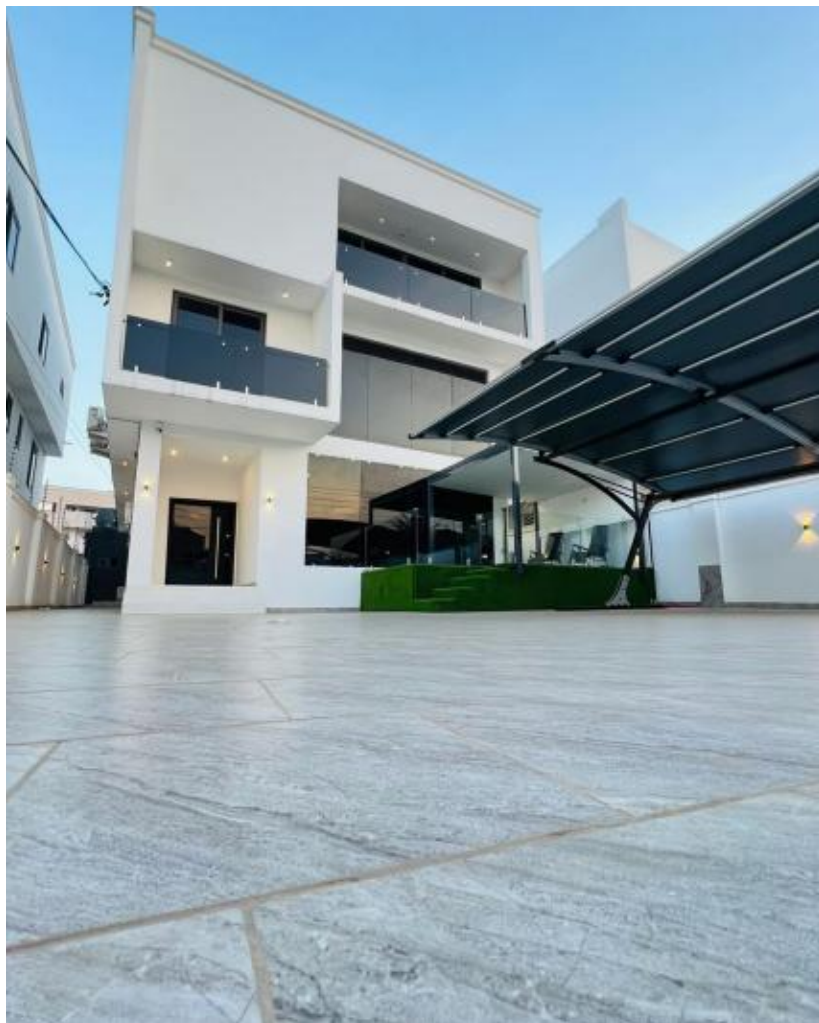

# 5 Bedroom Ensuite for Sale at School Junction, Botwe

Ashale Botwe Nmai Dzorn Road

**GH¢ 5783133.00**

ID : 62GAHNB

Posted on : 2024-04-30 22:56:01 | Reference Number : April30

5 Beds

5+ Baths

## About The Property

Beautiful 5 Bedroom Ensuite for Sale at School Junction, Botwe

Price: \$480k-

For more information, inquiry and viewings Call/Whatsapp: 📞 +233 550409204 or 0307001596