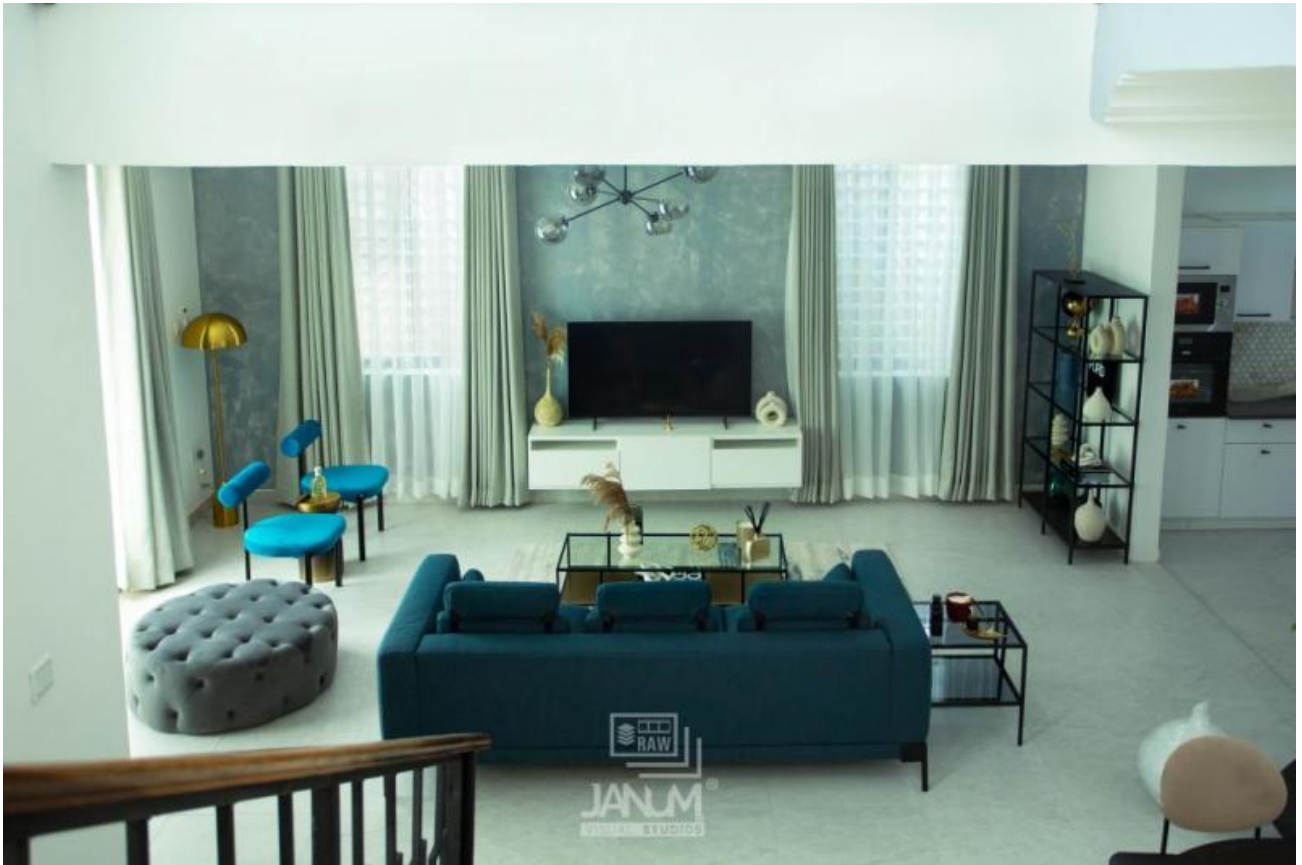

THE PEARLS

Haatso

Price GH¢ 1,395,989

About THE PEARLS

The Pearls Estate is a beautiful, 20 contemporary designed 3/4 bedroom ditched and semi ditched houses, surrounded by tranquil green open spaces, a nice neighbourhood of Haatso Academic city and amenities for the community to enjoy.

Amenities

- AC
- Preinstalled Kitchens
- Security
- Maintenance

Specification

Monthly Service:
\$100

Location Map

Gallery

Available units for sale

4 Bedroom Detached house For Sale Haatso